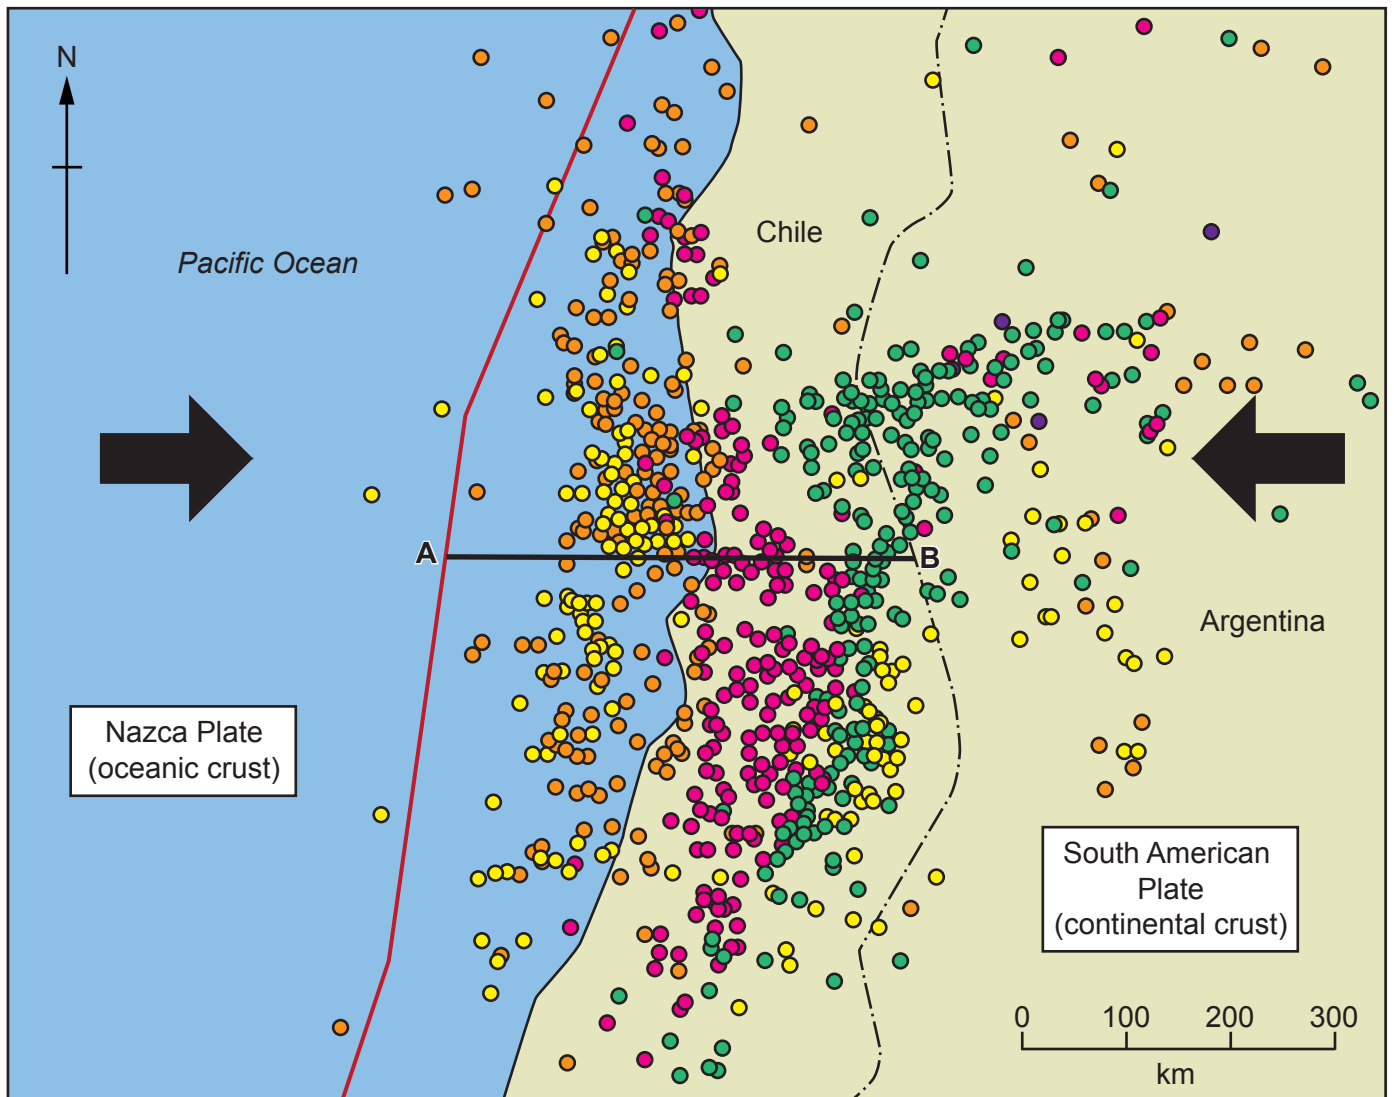

Fig. 2.2 for Question 2

Fig. 2.3 for Question 2

Fig. 2.4 for Question 2

Fig. 4.1 for Question 4

**Key**

depth of focus
of earthquakes
since 2000

- 0–20 km
- 21–50 km
- 51–100 km
- 101–200 km
- 201–690 km

- ➔ plate movement
- plate boundary
- - - international boundary